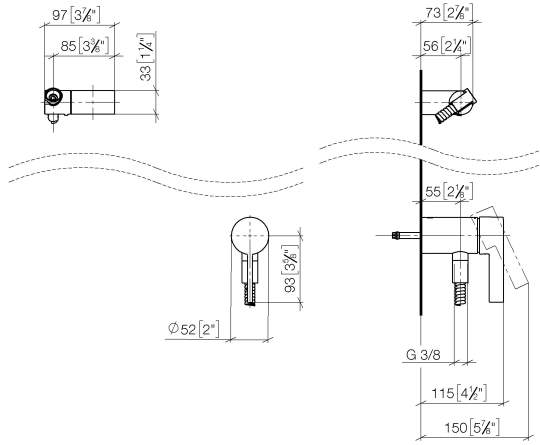

**Concealed single-lever mixer with integrated shower connection with hand shower set without hand shower - Brushed Chrome**

IMO

36 002 970

- metal shower hose 1750mm with integrated anti-twist protection
- This article does not include a hand shower!**  
**Intrinsic protection against back flow.**

**Required miscellaneous**

- Concealed wall mounting -** 35 050 970 90
- min. recess depth 80 mm
  - max. recess depth 105 mm

**Concealed single-lever mixer with integrated shower connection with hand shower set without hand shower - Brushed Chrome**

IMO

36 002 970  
mm [inches]

**Certificates**

Belgaqua\_21-025- WRAS\_2011027. LGA\_29928.  
27\_1.

36 002 970

Spare parts list

No.	Item Number	Name	Quantity used	Delivery time
1	28 060 970-93	Wall bracket swivel - Brushed Chrome	1	20
2	28 322 970-93	Metal shower hose 1/2" x 3/8" x 1750 mm - Brushed Chrome	1	20
3	36 050 970-93	Concealed single-lever mixer with integrated shower connection - Brushed Chrome	1	20